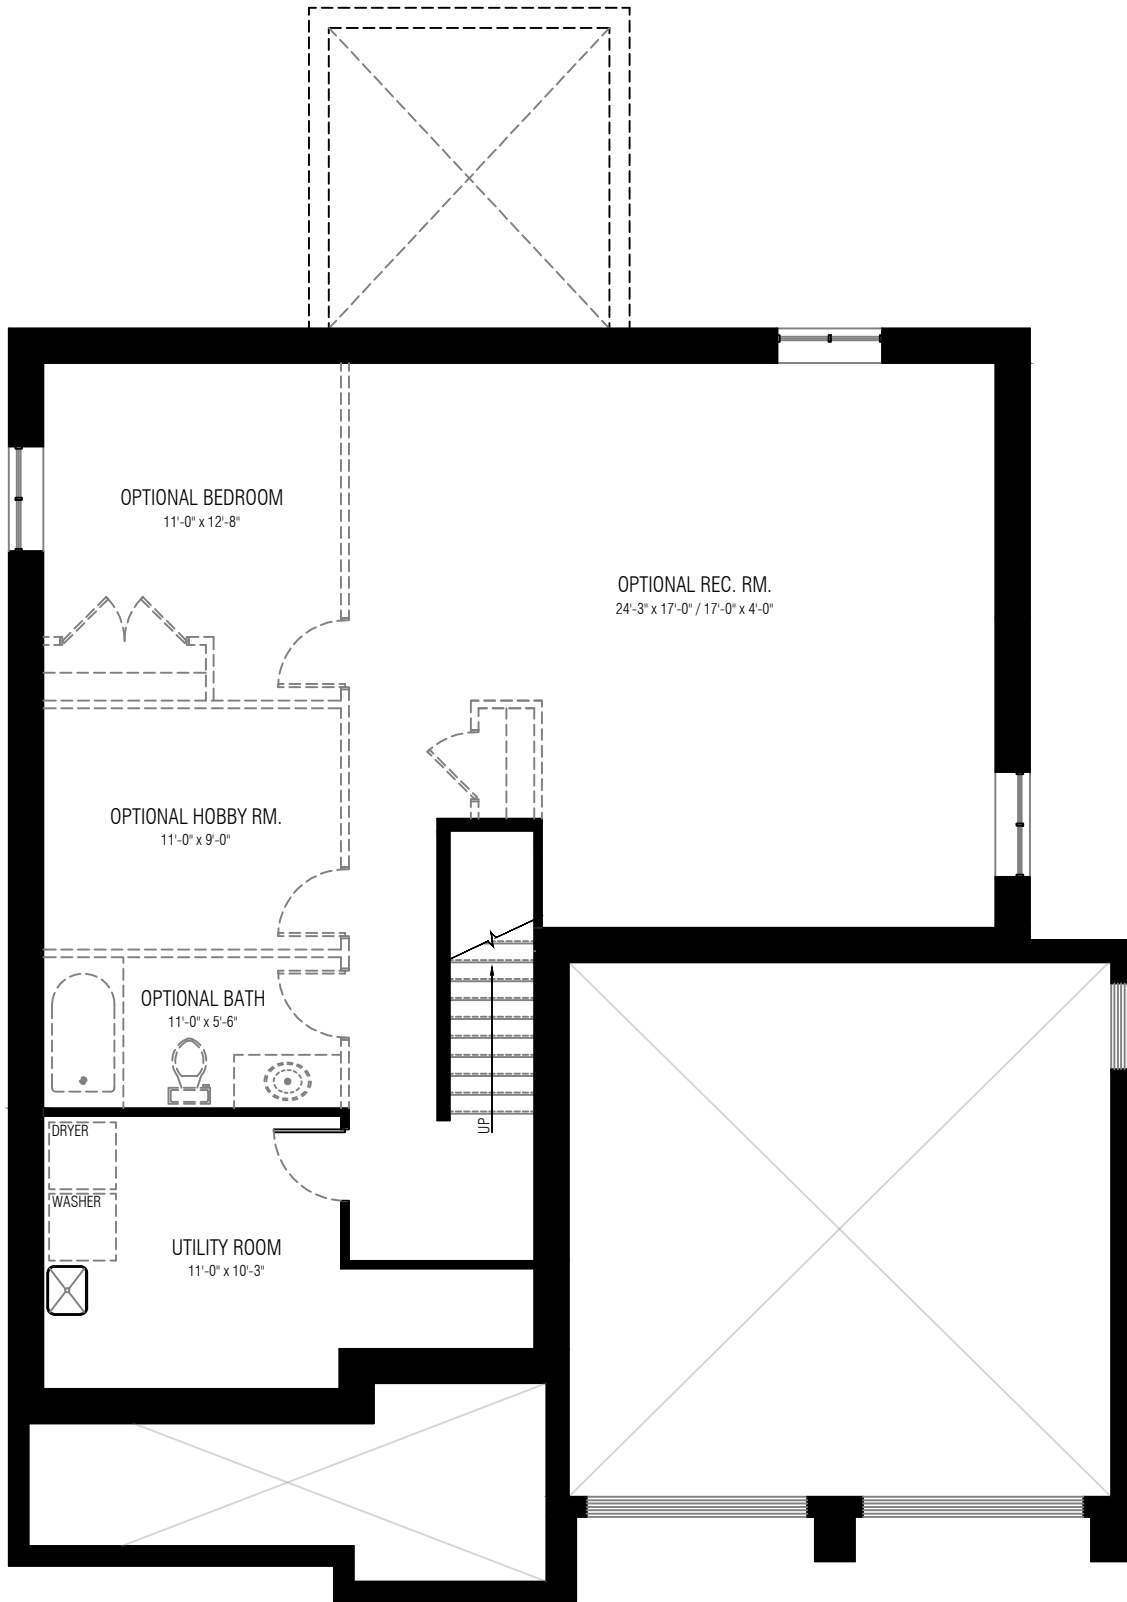

Copyright 2020

www.dhphomes.com

Pondview

Main Floor Plan - Option 'A' (2,475 sq.ft. / 42'-0" x 47'-9" / 9'-0" Ceilings)

This picture is an artists representation. Please refer to a sales representative for upgraded options.

Pondview

Main Floor Plan - Option 'B' (2,475 sq.ft. / 42'-0" x 47'-9" / 9'-0" Ceilings)

This picture is an artists representation. Please refer to a sales representative for upgraded options.

This plan and any pricing is the property of DHP Homes. They are not to be duplicated in any way. Plans and specifications are approximate, and are subject to change without notice.

Copyright 2020

www.dhphomes.com

Pondview

Second Floor Plan (2,475 sq.ft. / 42'-0" x 47'-9" / 8'-0" Ceilings)

This picture is an artists representation. Please refer to a sales representative for upgraded options.

Pondview

Lower Level Plan (2,475 sq.ft. / 42'-0" x 47'-9")

This picture is an artists representation. Please refer to a sales representative for upgraded options.

This plan and any pricing is the property of DHP Homes. They are not to be duplicated in any way. Plans and specifications are approximate, and are subject to change without notice.