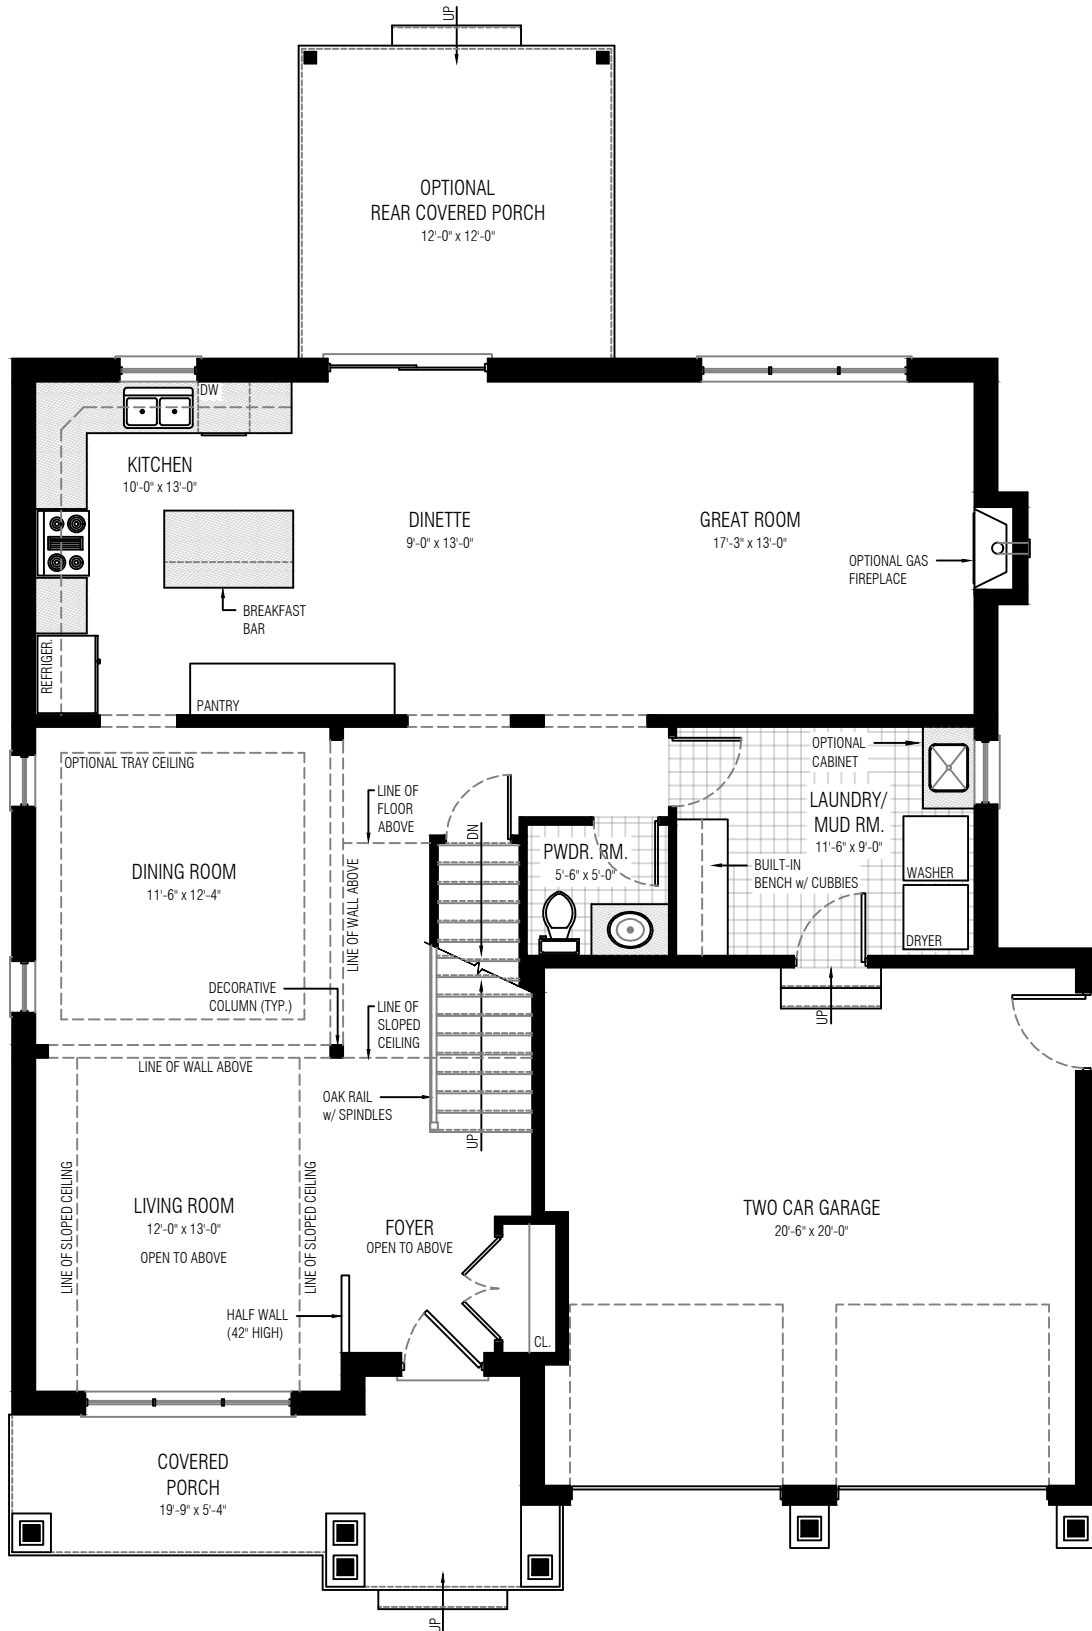

Pondview

Front Elevation (2,475 sq.ft. / 42'-0" x 47'-9")

This picture is an artists representation. Please refer to a sales representative for upgraded options.

This plan and any pricing is the property of DHP Homes. They are not to be duplicated in any way. Plans and specifications are approximate, and are subject to change without notice.

Copyright 2020

www.dhphomes.com

Pondview

Main Floor Plan - Option 'A' (2,475 sq.ft. / 42'-0" x 47'-9" / 9'-0" Ceilings)

This picture is an artists representation. Please refer to a sales representative for upgraded options.

Pondview

Main Floor Plan - Option 'B' (2,475 sq.ft. / 42'-0" x 47'-9" / 9'-0" Ceilings)

This picture is an artists representation. Please refer to a sales representative for upgraded options.

This plan and any pricing is the property of DHP Homes. They are not to be duplicated in any way. Plans and specifications are approximate, and are subject to change without notice.

Copyright 2020

www.dhphomes.com

Pondview

Second Floor Plan (2,475 sq.ft. / 42'-0" x 47'-9" / 8'-0" Ceilings)

This picture is an artists representation. Please refer to a sales representative for upgraded options.