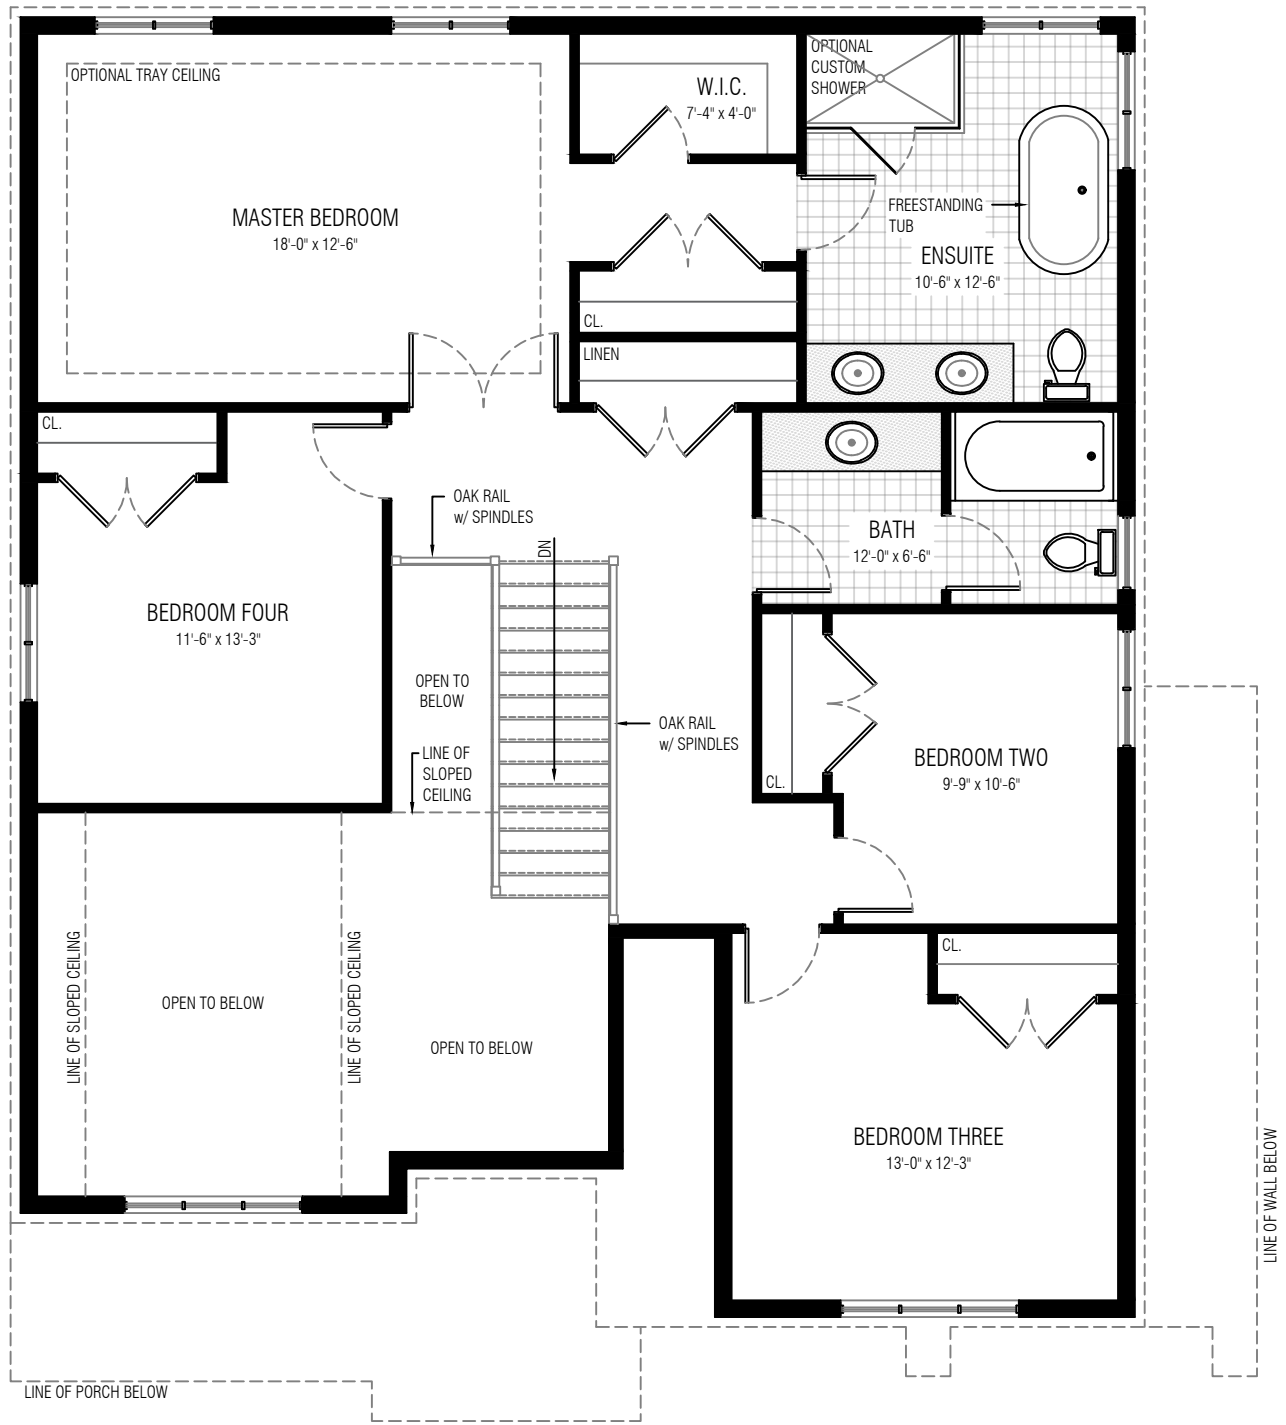

Copyright 2020

www.dhphomes.com

Pondview

Main Floor Plan - Option 'A' (2,475 sq.ft. / 42'-0" x 47'-9" / 9'-0" Ceilings)

This picture is an artists representation. Please refer to a sales representative for upgraded options.

Pondview

Main Floor Plan - Option 'B' (2,475 sq.ft. / 42'-0" x 47'-9" / 9'-0" Ceilings)

This picture is an artists representation. Please refer to a sales representative for upgraded options.

This plan and any pricing is the property of DHP Homes. They are not to be duplicated in any way. Plans and specifications are approximate, and are subject to change without notice.

Copyright 2020

www.dhphomes.com

Pondview

Second Floor Plan (2,475 sq.ft. / 42'-0" x 47'-9" / 8'-0" Ceilings)

This picture is an artists representation. Please refer to a sales representative for upgraded options.

Pondview

Lower Level Plan (2,475 sq.ft. / 42'-0" x 47'-9")

This picture is an artists representation. Please refer to a sales representative for upgraded options.

This plan and any pricing is the property of DHP Homes. They are not to be duplicated in any way. Plans and specifications are approximate, and are subject to change without notice.