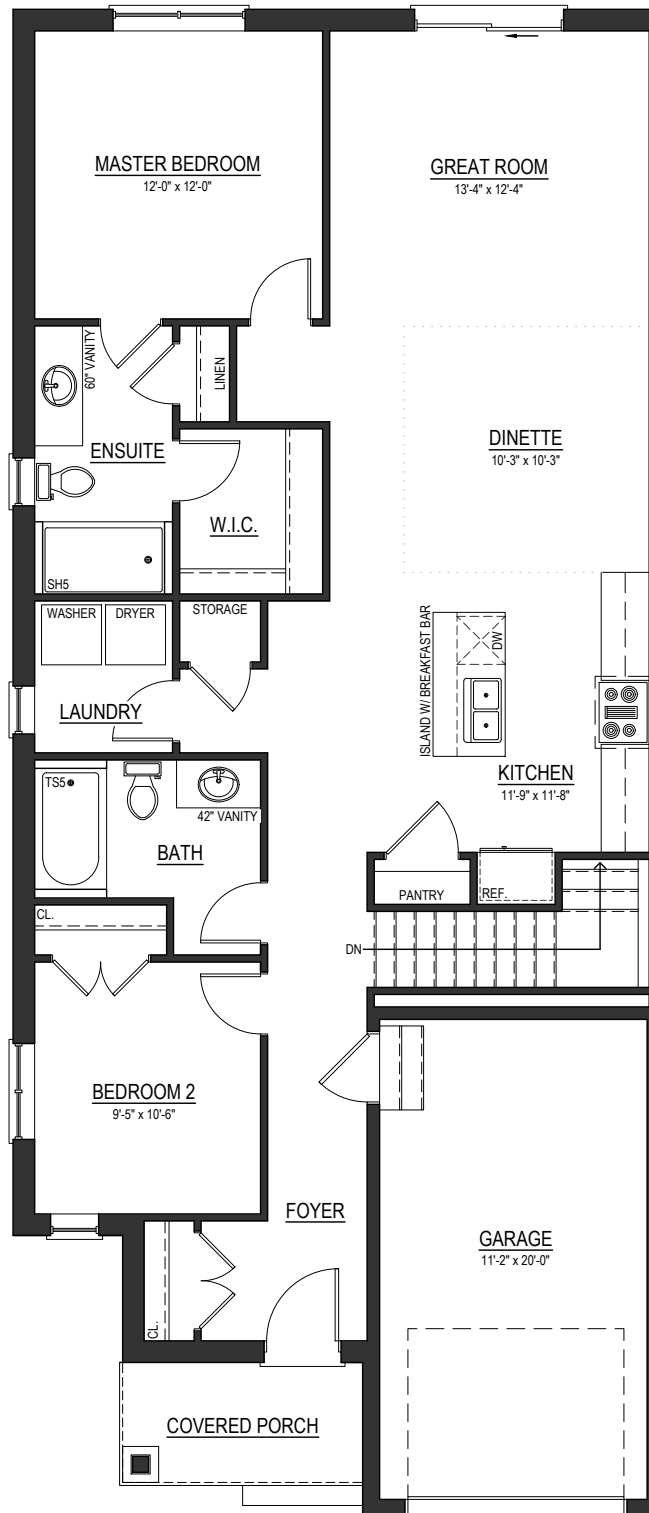

SEMI DETACHED - UNIT 1

1,330 SQ.FT. | 27'-0" x 62'-10" | 1  2  2  1 

THIS PICTURE IS AN ARTISTS REPRESENTATION. PLEASE REFER TO A SALES REPRESENTATIVE FOR UPGRADED OPTIONS. THIS PLAN AND ANY PRICING IS THE PROPERTY OF DHP HOMES. THEY ARE NOT TO BE DUPLICATED IN ANY WAY. PLANS AND SPECIFICATIONS ARE APPROXIMATE, AND ARE SUBJECT TO CHANGE WITHOUT NOTICE.

DHP HOMES

ESTABLISHED 1988

SEMI DETACHED - UNIT 1

1,330 SQ.FT.

THIS PICTURE IS AN ARTIST'S REPRESENTATION. PLEASE REFER TO A SALES REPRESENTATIVE FOR UPGRADED OPTIONS. THIS PLAN AND ANY PRICING IS THE PROPERTY OF DHP HOMES. THEY ARE NOT TO BE DUPLICATED IN ANY WAY. PLANS AND SPECIFICATIONS ARE APPROXIMATE, AND ARE SUBJECT TO CHANGE WITHOUT NOTICE.