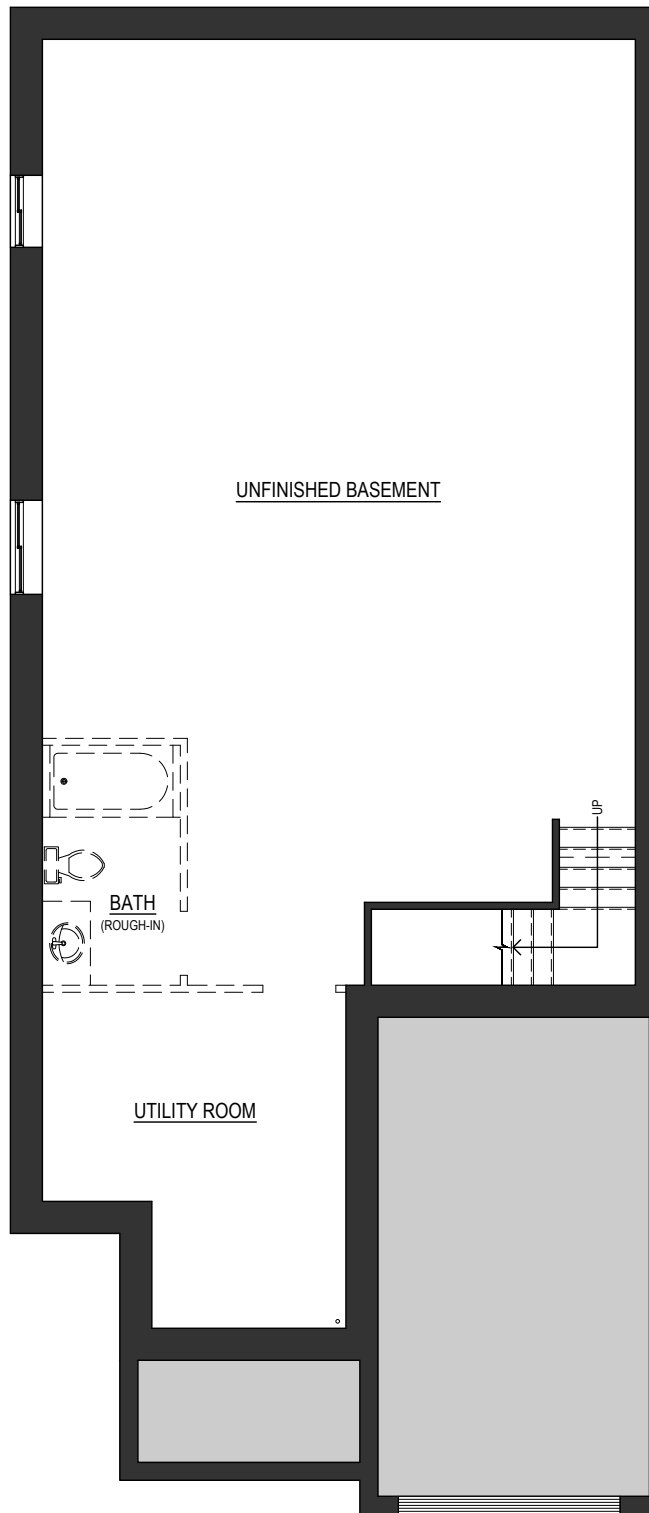

SEMI DETACHED - UNIT 1

N/A

THIS PICTURE IS AN ARTISTS REPRESENTATION. PLEASE REFER TO A SALES REPRESENTATIVE FOR UPGRADED OPTIONS. THIS PLAN AND ANY PRICING IS THE PROPERTY OF DHP HOMES. THEY ARE NOT TO BE DUPLICATED IN ANY WAY. PLANS AND SPECIFICATIONS ARE APPROXIMATE, AND ARE SUBJECT TO CHANGE WITHOUT NOTICE.

DHP HOMES

ESTABLISHED 1988